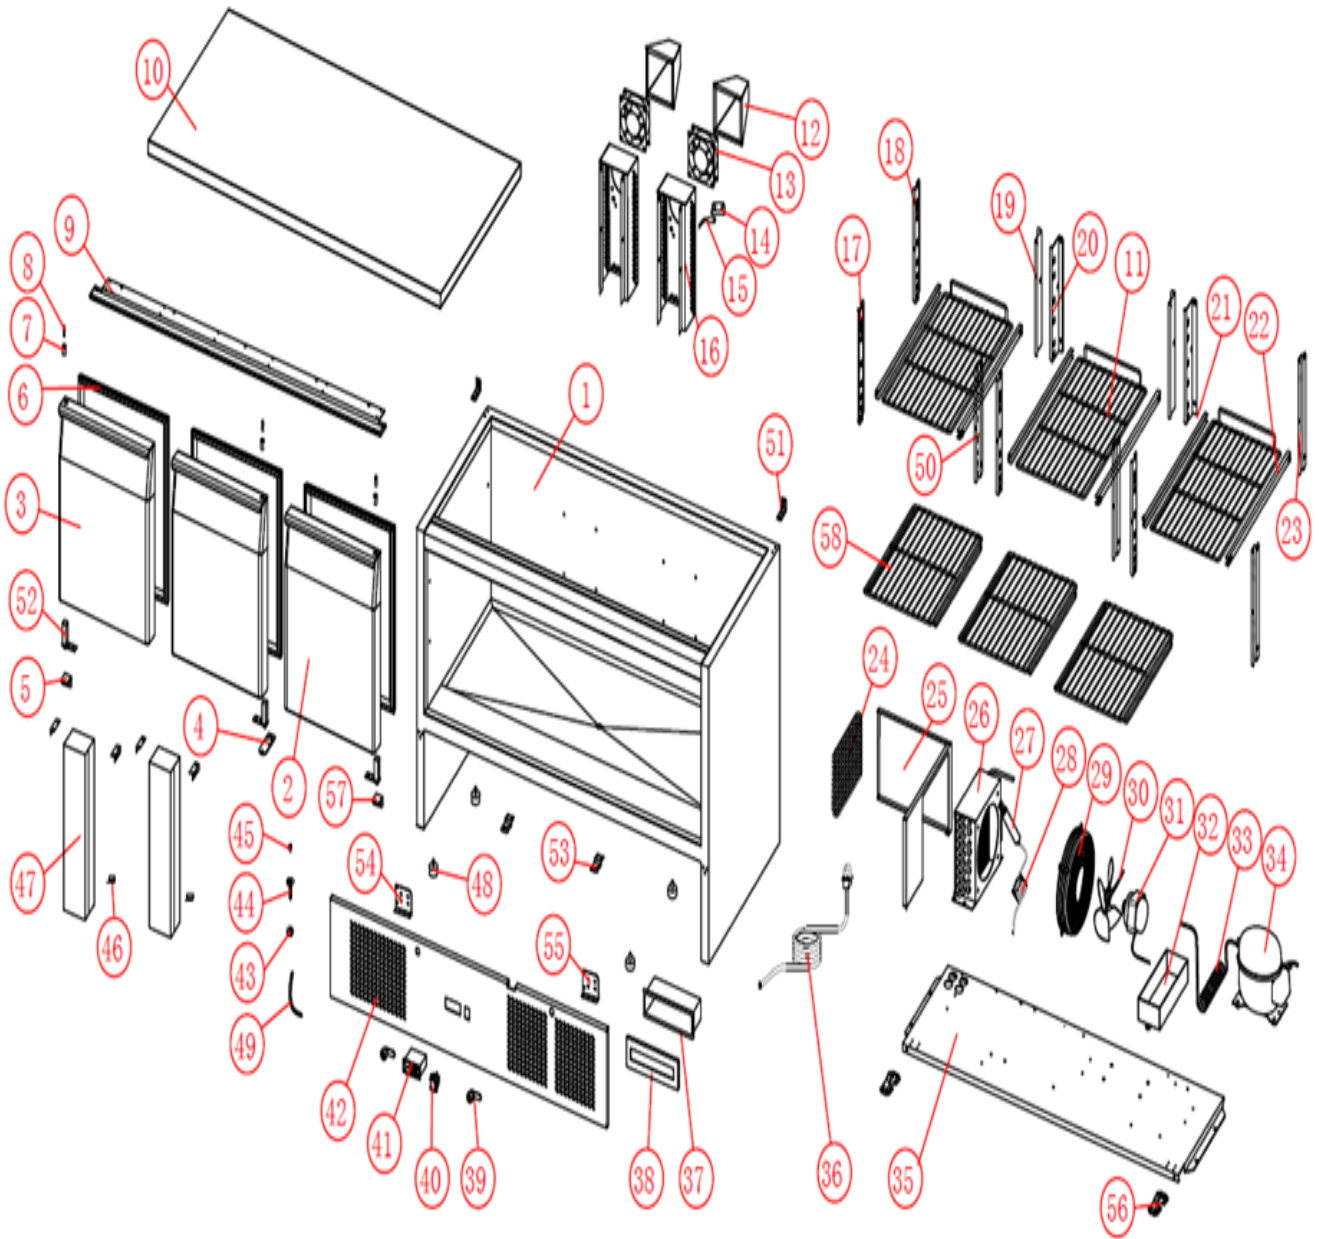

BCC3XX

Exploded parts diagram

Part Number	number	name	quantity
***	1	Cabinet	1
***	2	Door (right) *Please check cabinet Mark*	2
***	3	Door (left) *Please check cabinet Mark*	1
X1-HINGE31	4	Bottom Hinge Centre	1
K8-HINGE05	5	Bottom Hinge	2
K8-GASKET04	6	Door Gasket	3
K8-AXISSLEEVE	7	Bush	6
K8-HINGEPIN01	8	Hinge Pin	6
K8-HINGE07	9	Upper Hinge Plate	1
***	10	Countertop	1
X1-SHELF04	11	Shelf	3
***	12	Air Guide Cover	2
X1-FAN03	13	Evap Fan	2
***	14	Probe Cover	1
K8-PROBE01	15	Probe	1
***	16	Fan Base	2
***	17	Ladder Rack (left)	3
***	18	Side Rear Ladder Rack(left)	1
***	19	Rear Ladder Rack(left)	2
***	20	Rear Ladder Rack(right)	2
K8-GUIDE02	21	Left Shelf Guide	3
K8-GUIDE03	22	Right Shelf Guide	3
***	23	Side Rear Ladder Rack(right)	1
***	24	Filter	1
***	25	Air Deflector	1
K8-COND02	26	Condenser	1
***	27	Drier	1
X1-CAPILLARY03	28	Capillary	1
***	29	Cond Fan Guard	1
K8-BLADE01	30	Cond Fan Blade	1
X1-FAN01	31	Cond Fan Motor	1
K8-PAN01	32	Vaporising Tray	1
***	33	Vaporising Coil	1
X1-COMP05	34	Compressor	1
***	35	Cooling Unit Board	1
***	36	Power Cord	1
***	37	plastic water-proof box	1
***	38	Plastic Water-proof Box Cover	1
X1-LOCK04	39	Door Lock	2
X1-SWITCH01	40	Power Switch	1
X1-CONTROLLER04	41	Controller	1
***	42	Panel	1
K8-DRAIN01	43	Drainpipe Butt	1
K8-DRAIN02	44	Drain Spigot	1
K8-PLUG	45	Water Plug	1

***	46	Mullion Connector	6
***	47	Centre Mullion	2
***	48	Feet	4
K8-DRAIN03	49	PVC Drainpipe	1
***	50	Ladder Rack (right)	3
***	51	Top Fixing Brackets	2
***	52	Spring Hinge	3
***	53	Panel Lock Bracket	2
***	54	Panel Hinge Fixing Plate (left)	1
***	55	Panel Hinge Fixing Plate (right)	1
***	56	Panel Hinge	2
K8-HINGE05	57	Right Bottom Hinge	1
X1-SHELF11	58	Bottom Shelf	3

***** Please contact Spares for assistance *****

***Other model variants available;**

6 Drawer version, BCC3-6D